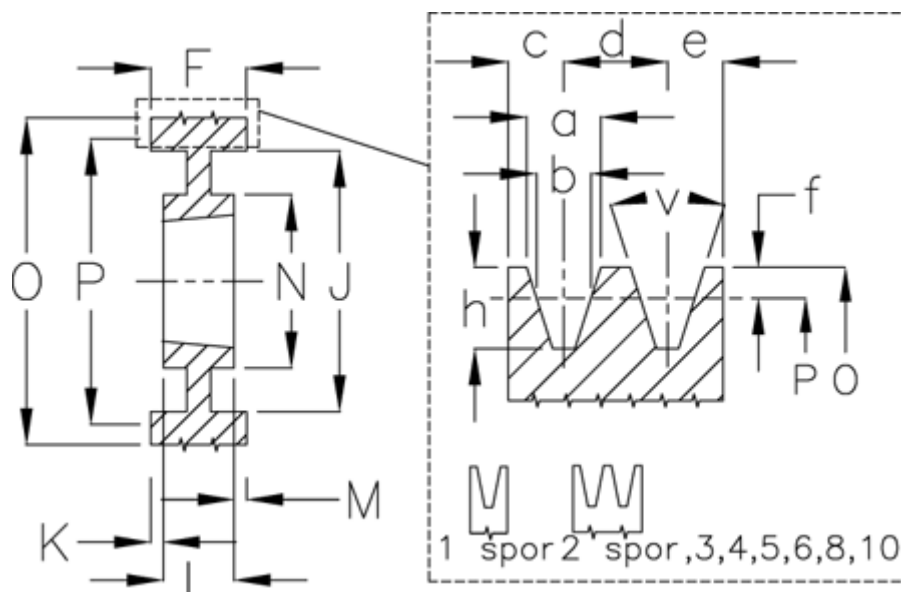

Article number: 604110025006

Description: V-belt pulley SPA 250/6 TL3020

Measures

a	= 12.7	F	= 95	Number of grooves	= 6
b	= 11.0	For bush	= 3020	O	= 255.5
Bush \varnothing max	= 75	h	= 13.8	P	= 250
c	= 10.0	J	= 215	Type	= SPA
d	= 15.0	K	= 22	v (degrees)	= 38
e	= 10.0	L	= 51		
E	= 20	m	= 22		
f	= 2.8	N	= 155		